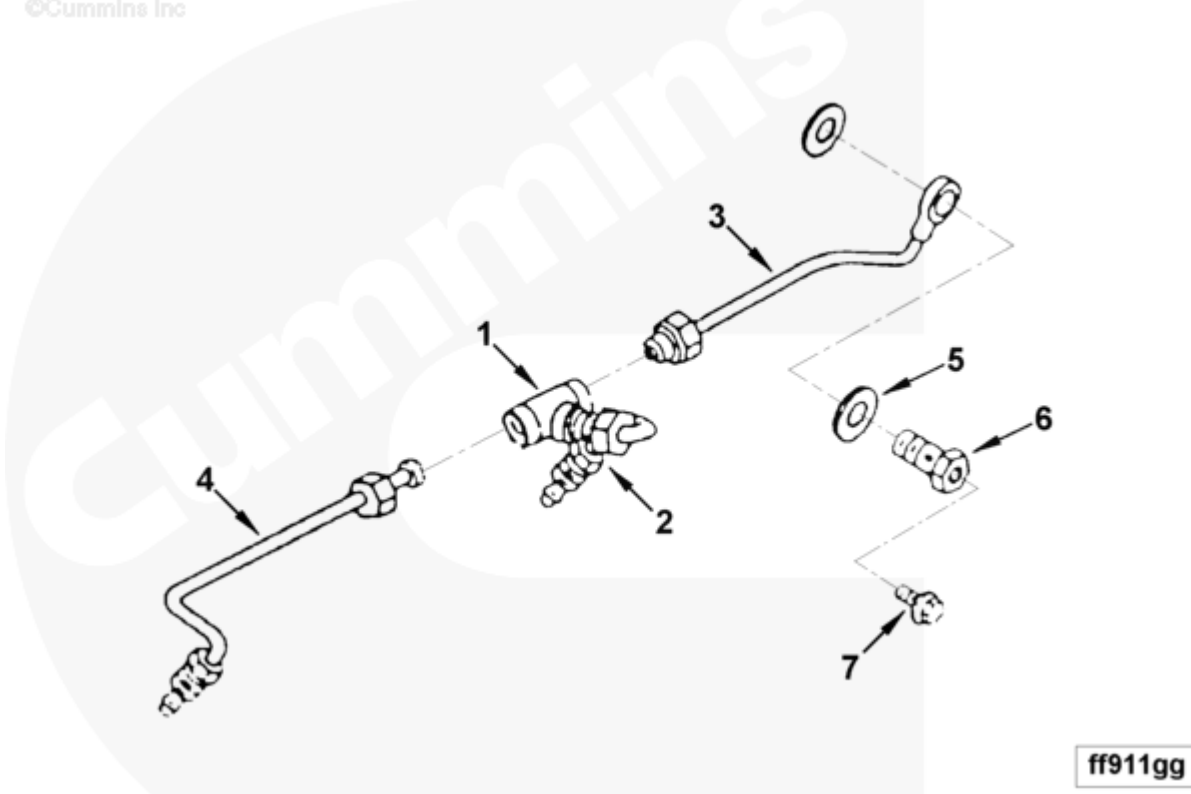

©Cummins Inc